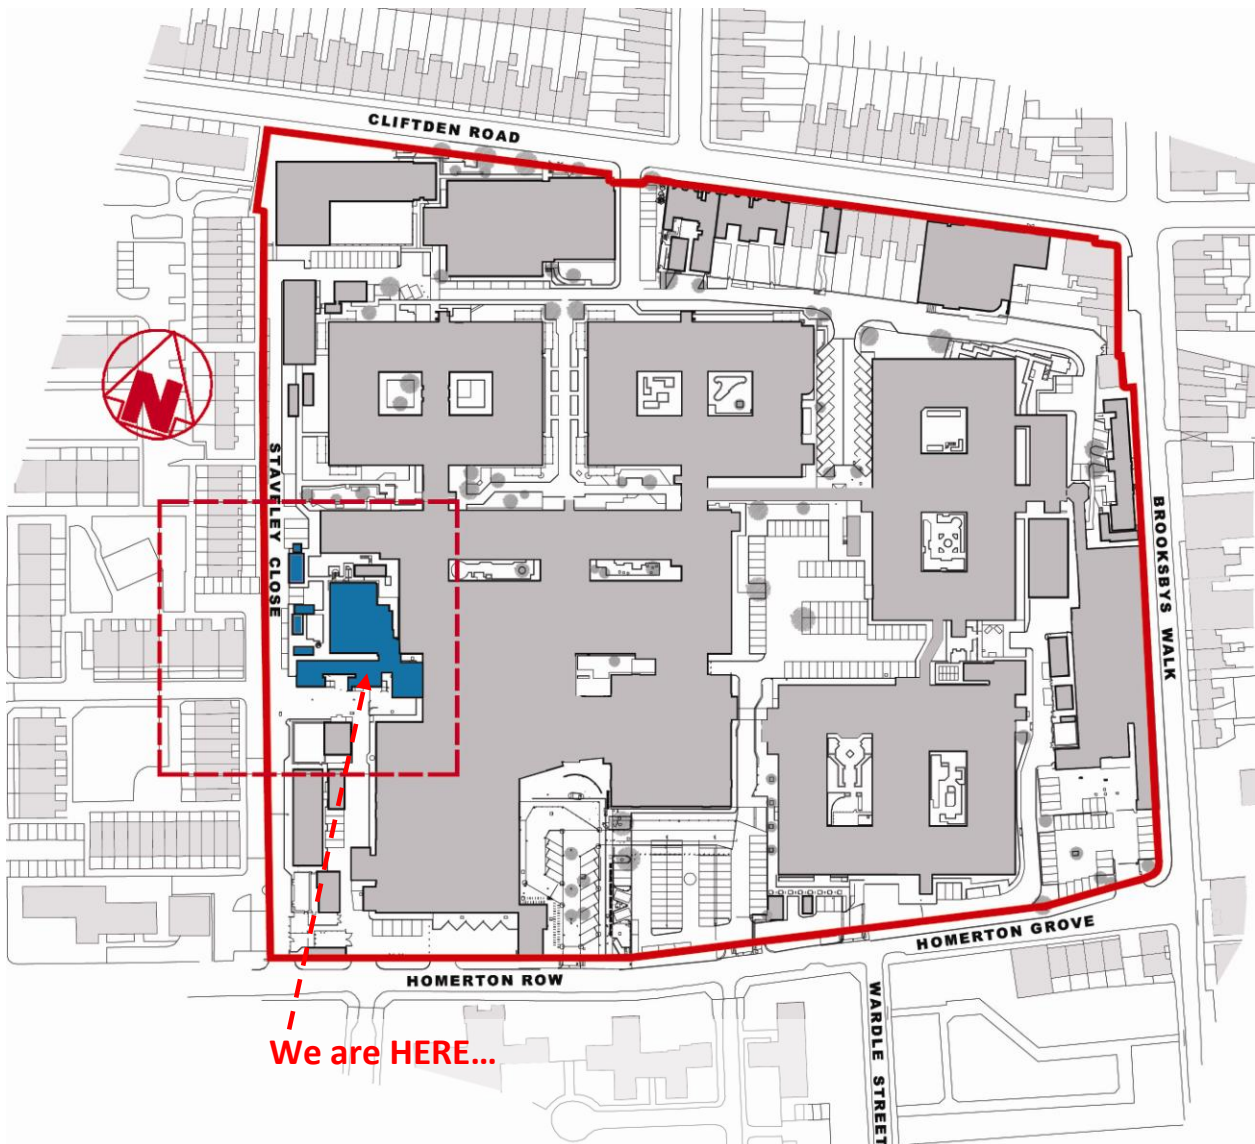

## PATHOLOGY – HOW TO FIND US...

*Pathology is located on the First floor, green corridor opposite Chatters canteen. Specimen Reception is open between 08:00-20:00 weekdays and 09:00-17:30 weekends, though Pathology personnel are available throughout the 24-hour period to handle Urgent requests and discuss sample queries and results as required...*