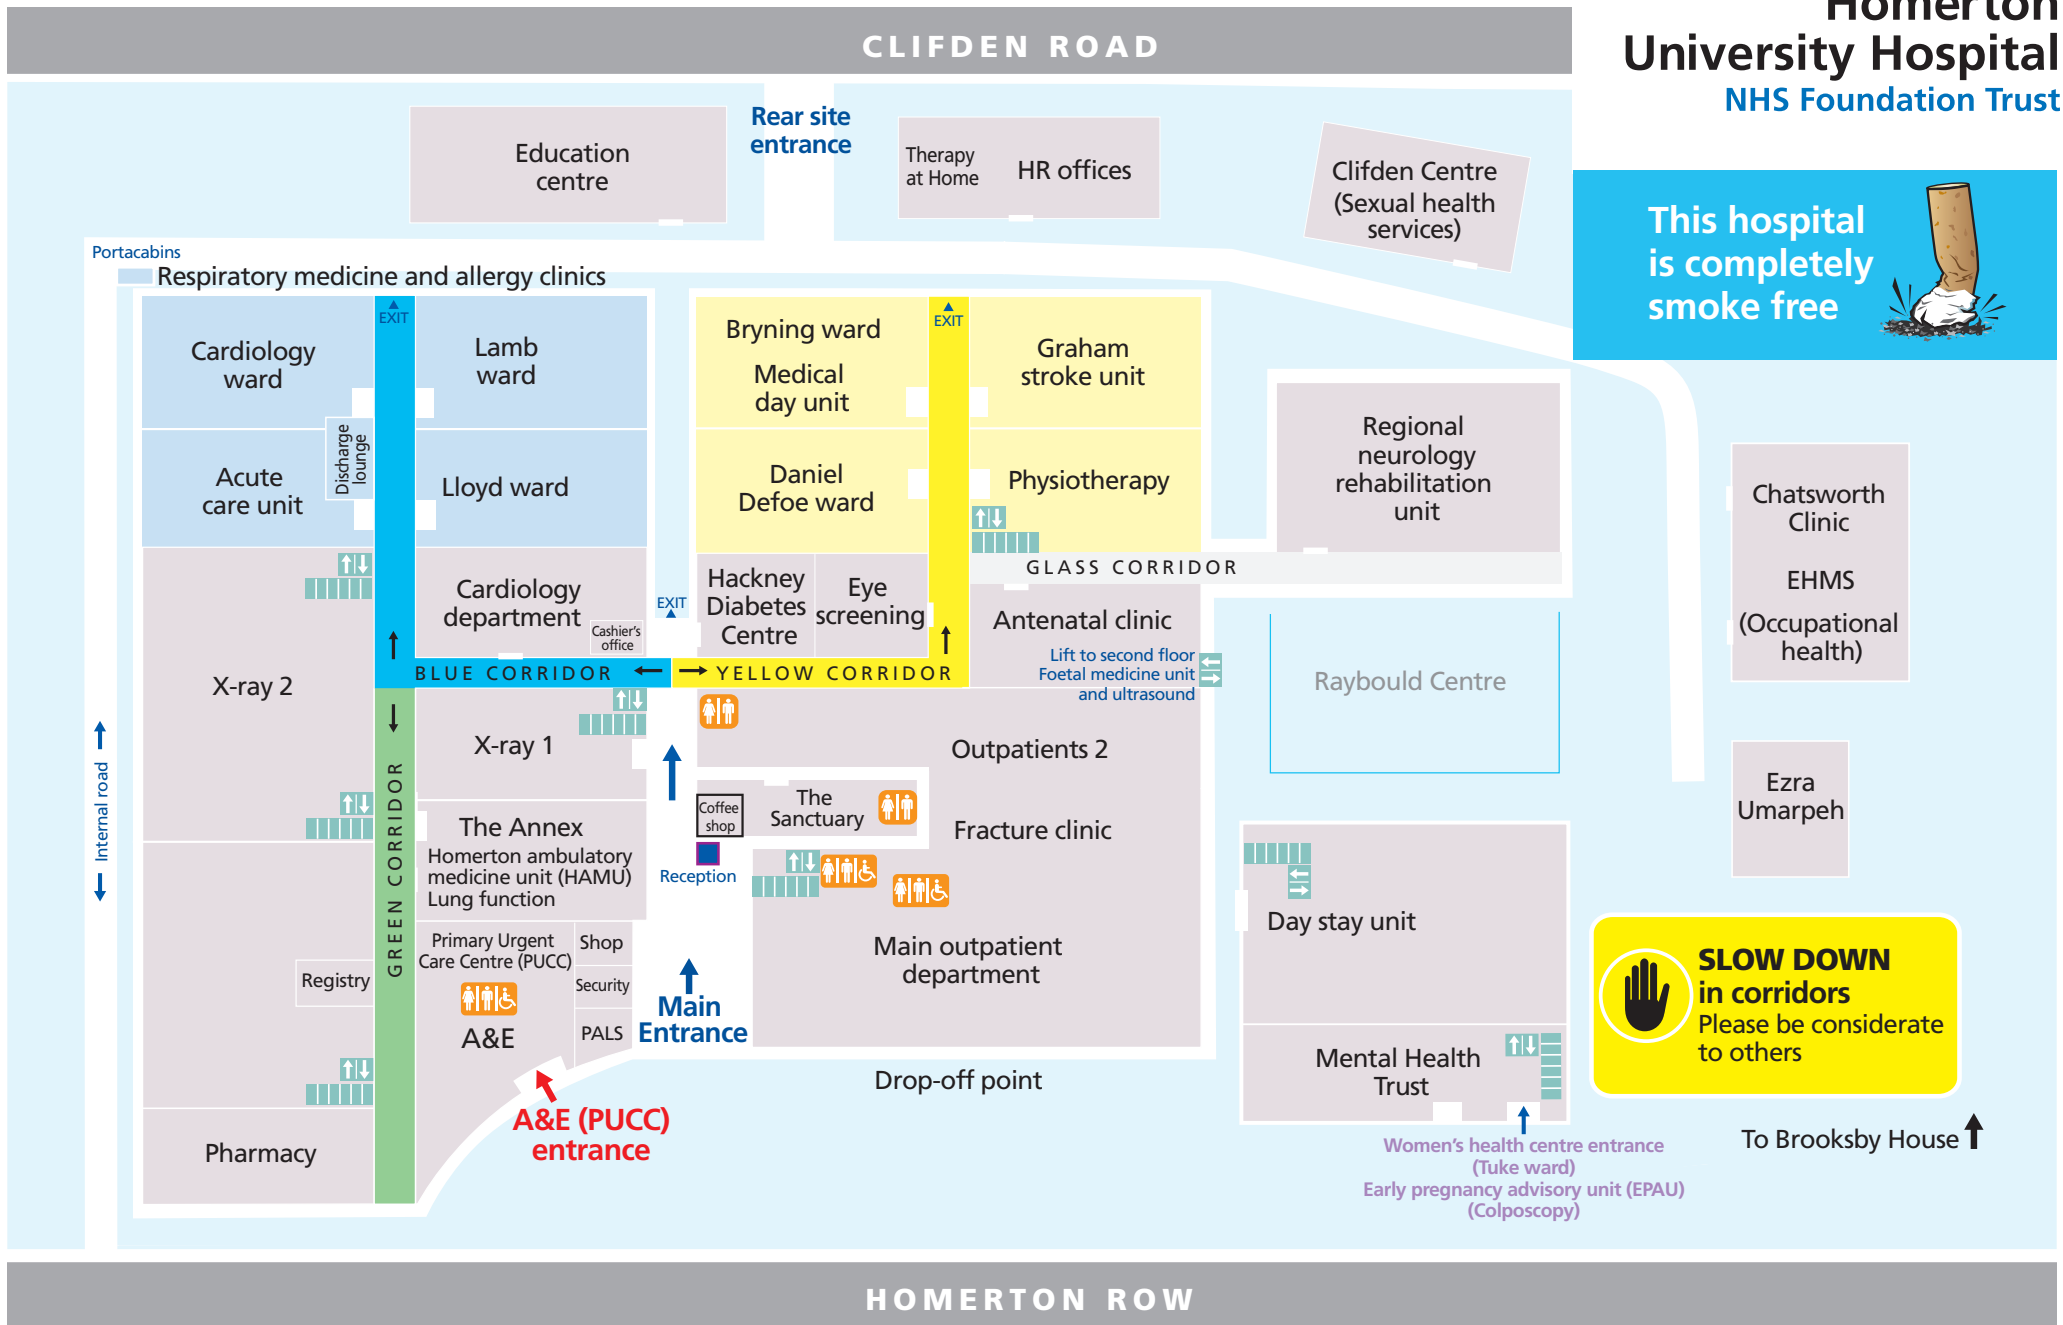

# Ground Floor

**Homerton University Hospital**  
NHS Foundation Trust

CLIFDEN ROAD

This hospital is completely smoke free

**SLOW DOWN**  
in corridors  
Please be considerate to others

HOMERTON ROW

To Brooksby House ↑

# First Floor

**Homerton  
University Hospital**  
NHS Foundation Trust

This hospital  
is completely  
smoke free